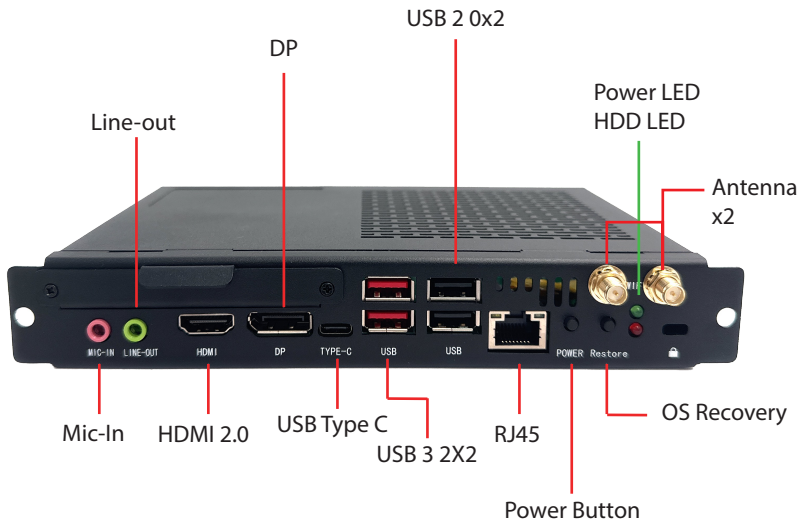

Powerful Computing

OPS compliance

WB5116

The WB5116 is a powerful OPS computer with an 12th Gen Intel® Core™ i3/i5/i7 processor, its quiet fan design makes the WB5116 great fore interactive whiteboard applications used in classrooms and meeting rooms.

Features

- 12th Gen Intel® Core Processor Digital Signage OPS Computer
- Intel® Open Pluggable specification (OPS compliance)
- Intel Iris Xe Graphics
- Support Diskless Booting, Power on & Booting and Time Booting by BIOS
- Support DP/HDMI Sync & Async Dual Display
- Support 4K/60Hz UHD(3840x2160@60Hz)
- Support TPM2.0
- Chrome OS Flex certified

WB5116

Model		WB5116
Color		Black
Dimension	W x H x D (mm)	180 x 118 x 30 mm
	W x H x D (inch)	7.09 x 4.65 x 1.18 inch
Weight	Net Weight	0.8 kg / 1.76 lb
	Gross Weight	1.0 kg / 2.21 lb
CPU	Type	Intel® 12 th Gen Core i3/i5/i7 Processor, TDP<= 15W
Memory	Channels	Dual Channel
	Type	DDR4 SO-DOMM x2
	Data Rate	2400 MHz / 2666 MHz
	Max Memory	64GB
Graphics		Intel® Iris Xe Graphics
Expansion Slot		M.2 2280 Key M x1 (for NVMe/SATA SSD) M.2 2230 key E (for WiFi)
Audio	Line-out	x1
	Mic-in	x1
LAN		Intel® 2.5GB LAN i226 10/100/1000Mbps
Storage Bay	2.5" Storage device	x1
	M.2 SSD	x1

Front Panel I/O	Buttons	Power Button x 1, Recovery Button x 1
	LED	Power LED x 1, HDD LED x 1
	HDMI Port	HDMI 2.0 x 1 (3840x2160@60Hz)
	USB 2.0 Port	X 2
	USB 3.2 Port	X 2 (Gen2)
	USB Type C w/DP	X 1
	RJ45 LAN Jack	X 1
	DisplayPort	X 1 (3840x2160@60Hz)
	Audio Set	Line-out X 1, Mic-In X 1
	Antenna Holes	X 2
	Kensington Lock Hole	-
	COM Port	-
Rear Panel I/O OPS Interface	Others	-
	JAE TX25 80 Pin	HDMI 2.0 x 1
	DC-In	12/19V input
	USB 2.0	-
	USB 3.0	-
	Audio Out	X 1
Others	UART x 1	
CPU Thermal Module		Active Fan Cooler (TDP=15W CPU)
Watch Dog Timer		1 ~ 255 sec/min
Adapter		-
Input Voltage		12V / 19V
Operating Temperature		0°C ~ 45°C (32°F ~ 113°F)
Storage Temperature		-40°C ~ 80°C (-40°F ~ 176°F)