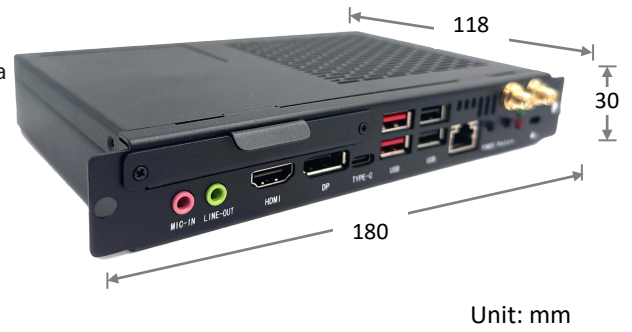

Powerful Computing

OPS compliance

WB5116

The WB5116 is a powerful OPS computer with an 12th Gen Intel® Core™ i3/i5/i7 processor, its quiet fan design makes the WB5116 great fore interactive whiteboard applications used in classrooms and meeting rooms.

Features

- 12th Gen Intel® Core Processor Digital Signage OPS Computer
- Intel® Open Pluggable specification (OPS compliance)
- Intel Iris Xe Graphics
- Support Diskless Booting, Power on & Booting and Time Booting by BIOS
- Support DP/HDMI Sync & Async Dual Display
- Support 4K/60Hz UHD(3840x2160@60Hz)
- Support TPM2.0
- Chrome OS Flex certified

WB5116

Model		WB5116
Color		Black
Dimension	W x H x D (mm)	180 x 118 x 30 mm
	W x H x D (inch)	7.09 x 4.65 x 1.18 inch
Weight	Net Weight	0.8 kg / 1.76 lb
	Gross Weight	1.0 kg / 2.21 lb
CPU	Type	Intel® 12 th Gen Core i3/i5/i7 Processor, TDP<= 15W
Memory	Channels	Dual Channel
	Type	DDR4 SO-DOMM x2
	Data Rate	2400 MHz / 2666 MHz
	Max Memory	64GB
Graphics		Intel® Iris Xe Graphics
Expansion Slot		M.2 2280 Key M x1 (for NVMe/SATA SSD) M.2 2230 key E (for WiFi)
Audio	Line-out	x1
	Mic-in	x1
LAN		Intel® 2.5GB LAN i226 10/100/1000Mbps
Storage Bay	2.5" Storage device	x1
	M.2 SSD	x1

Front Panel I/O	Buttons	Power Button x 1, Recovery Button x 1
	LED	Power LED x 1, HDD LED x 1
	HDMI Port	HDMI 2.0 x 1 (3840x2160@60Hz)
	USB 2.0 Port	X 2
	USB 3.2 Port	X 2 (Gen2)
	USB Type C w/DP	X 1
	RJ45 LAN Jack	X 1
	DisplayPort	X 1 (3840x2160@60Hz)
	Audio Set	Line-out X 1, Mic-In X 1
	Antenna Holes	X 2
	Kensington Lock Hole	-
	COM Port	-
Rear Panel I/O OPS Interface	Others	-
	JAE TX25 80 Pin	HDMI 2.0 x 1
	DC-In	12/19V input
	USB 2.0	-
	USB 3.0	-
	Audio Out	X 1
Others	UART x 1	
CPU Thermal Module		Active Fan Cooler (TDP=15W CPU)
Watch Dog Timer		1 ~ 255 sec/min
Adapter		-
Input Voltage		12V / 19V
Operating Temperature		0°C ~ 45°C (32°F ~ 113°F)
Storage Temperature		-40°C ~ 80°C (-40°F ~ 176°F)