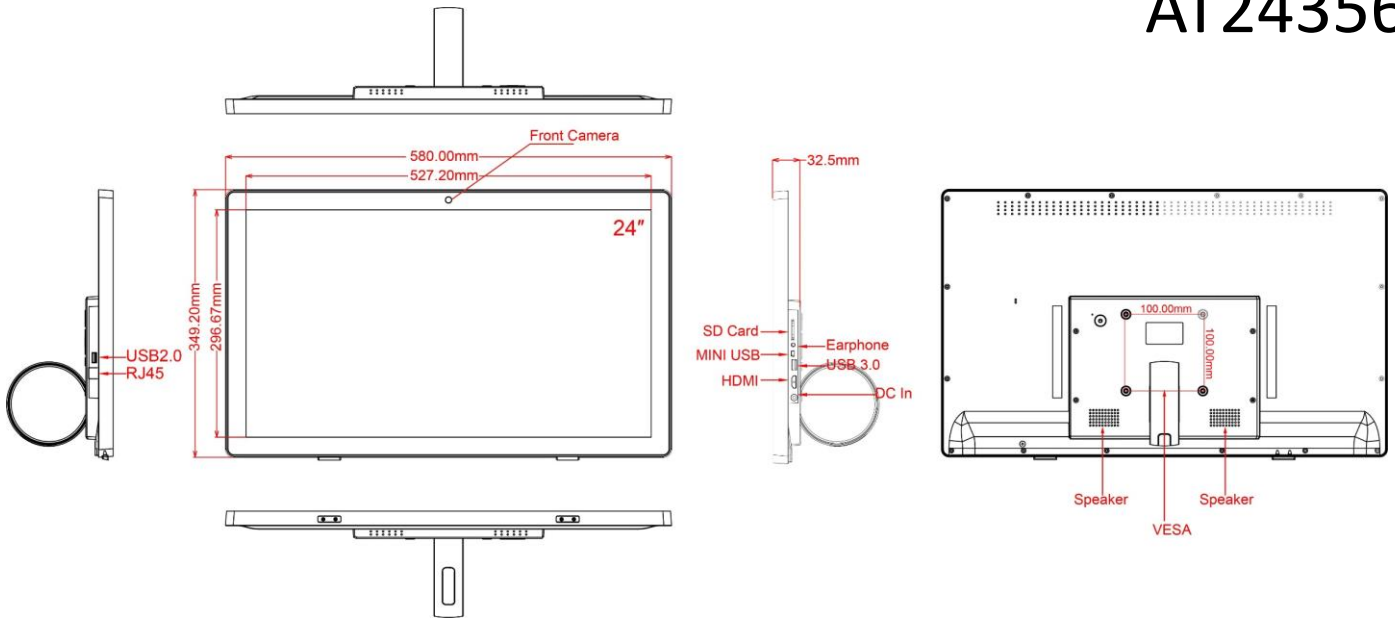

## Features:

- RK3568 Quad core cortex A55
- Android 11 operating system
- 24" touch LCD panel
- FHD (1920x1080) resolution
- 10-point capacitive touch
- Built-in 5.0MP camera
- Front panel IP65 waterproof design
- Support VESA mount and table stand
- Support vertical and horizontal use

# AT24356

Model name		AT24356
System	CPU	RK3568 Quad core cortex A55
	RAM	2GB, optional 4GB
	Internal memory	16GB, optional 32GB/64GB
	Operation System	Android 11
	Touch	10-point capacitive touch
Display	Panel	24" LCD HD panel
	Resolution	1920*1080
	Viewing angle	85/85/85/85 (L/R/U/D)
	Display mode	Normally black
	Contrast ratio	800
	Luminance	250cdm2
	Aspect Ratio	16:9
	Network	WiFi
Ethernet		100M/1000M Ethernet
Bluetooth		Bluetooth 4.2
Interface	Card slot	SD, support up to 64GB
	Mini USB	USB OTG
	USB	USB host 3.0
	USB	USB host 2.0
	Power Jack	DC power input
	RJ45	Ethernet interface
	HDMI	HDMI output
	Earphone	3.5mm earphone