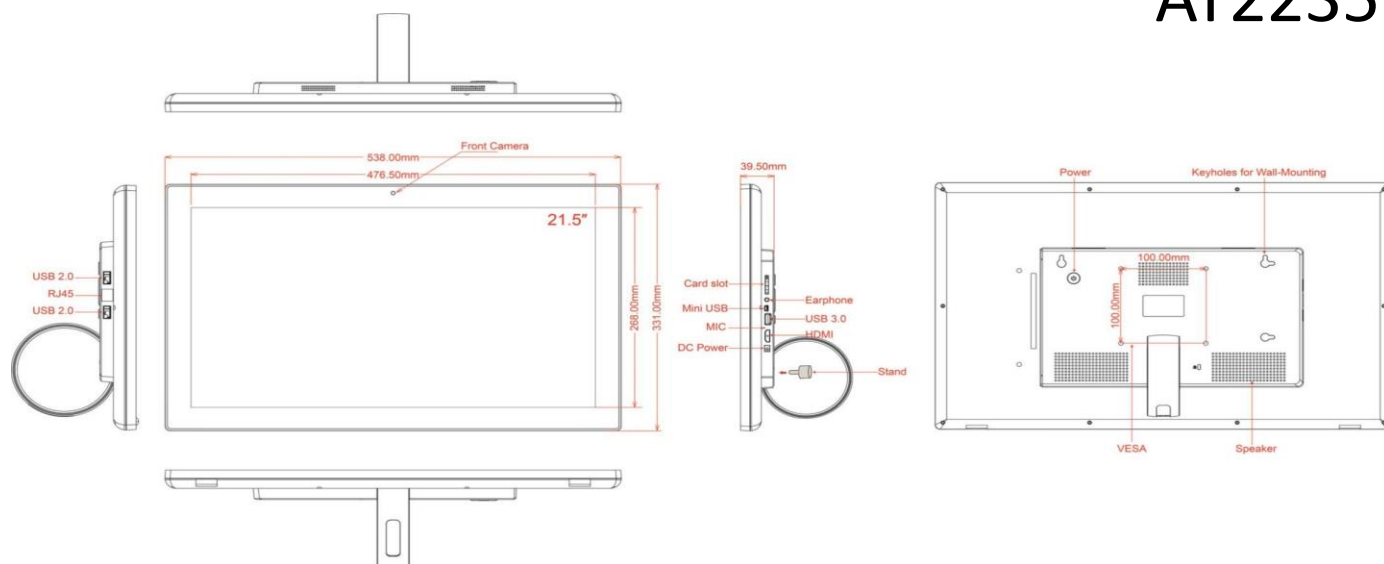

21.5" Android Touch AT22356

Features:

- RK3568 Quad core cortex A55
- Android 11 operating system
- 21.5" touch LCD panel
- FHD (1920x1080) resolution
- 10-point capacitive touch
- Built-in 5.0MP camera
- Front panel IP65 waterproof design
- Support VESA mount and table stand
- Support vertical and horizontal use

AT22356

Model name		AT22356
System	CPU	RK3568 Quad core cortex A55
	RAM	2GB
	Internal memory	16GB
	Operation System	Android 11
	Touch	10-point capacitive touch
Display	Panel	21.5" LCD HD panel
	Resolution	1920*1080
	Viewing angle	85/85/85/85 (L/R/U/D)
	Display mode	Normally black
	Contrast ratio	800
	Luminance	250cdm2
	Aspect Ratio	16:9
	Network	WiFi
Ethernet		100M/1000M Ethernet
Bluetooth		Bluetooth 4.2
Interface	Card slot	SD, support up to 64GB
	Mini USB	USB OTG
	USB	USB host 3.0
	USB	USB host 2.0*2
	Power Jack	DC power input
	RJ45	Ethernet interface, support POE++
	HDMI	HDMI output
	Earphone	3.5mm earphone