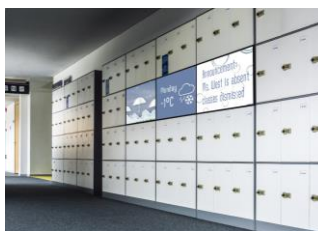

Smart Locker