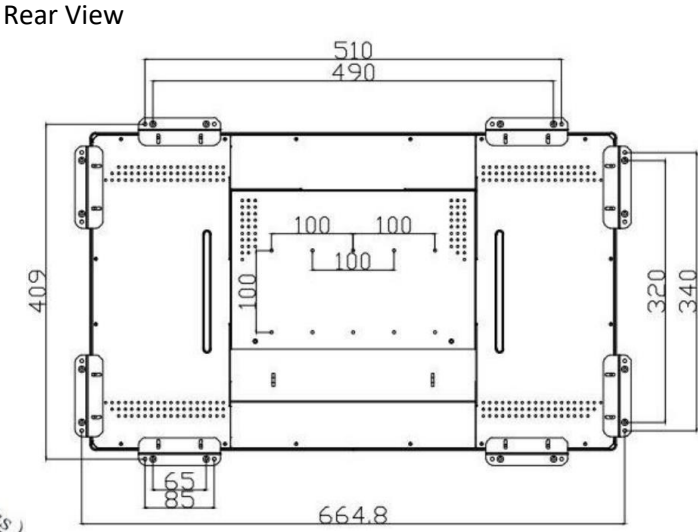

27" Open Frame Display Commercial Grade DT27VW3-O

The features:

- 27", 1920 x 1080 resolutions
- 300nits, PCAP multi-touch panel
- IP65 dust- and waterproof grade in front panel
- Anti-fingerprint coating glass panel
- Tempered safety glass
- IK08 Impact Protection*
- Quality panel for landscape, portrait mode
- VESA mounting holes 100 x 100mm and 100 x 200mm

DT27VW3-O

Dimensions

Unit: mm

Specifications

DT27VW3-O		
Chassis	Mechanical Design	Metal with implanted IP design
	Dimension (W x H x D)	644.2 x 388.4 x 44.1 mm
Thermal Solution		Fanless technology
Panel	Resolution	27", 16:9, 1920 x 1080, 60Hz
	Type	VA
	Maximum Brightness	300cd/m2
	Response Time	12ms
	Contrast Ratio	3000:1
	View Angle (Horizontal)	89/89
	View Angle (Vertical)	89/89
	Backlight	LED backlight
Touch	Touch Glass	Projected capacitive touch, 27 inch, 3.0mm chemically strengthened glass, 7H
	Touch Controller	10 points touch
Temperature	Operation	0°C ~ 50°C (32°F ~ 122°F)
	Storage	-20°C ~ 60°C (-4°F ~ 140°F)
OS of Driver Software Support		Windows, Linux and Android

IP Level	IP65 (front)	
I/O Interface On Rear Site	HDMI type A, USB for touch (5V input from USB host), VGA DB-15 female, RJ45 for OSD remoter, DC-in for adapter	
Net Weight	8.3 Kg	
Mounting	Rear	100x100mm and 100x200mm VESA mount
	Side	Mounting brackets on all four sides
Input Voltage	DC input 12V/5A	
Warranty	3 years	
Environment		
MTBF	50,000hrs demonstrated	
Relative Humidity	90% RH (40°C non-condensing)	
Certification	FCC / CE(Class B) / RoHS	
Packing		
Dimension (Packing)	720 x 465 x 135 mm	
Gross Weight	11.4 Kg	
Accessory In Box	HDMI cable, USB cable, OSD remote, AC cable, Adapter, Side mount bracket x8, M4 screws x16	