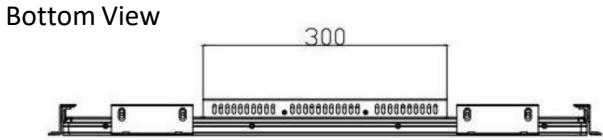

27" Open Frame Display Commercial Grade DT27VW3-O

The features:

- 27", 1920 x 1080 resolutions
- 300nits, PCAP multi-touch panel
- IP65 dust- and waterproof grade in front panel
- Anti-fingerprint coating glass panel
- Tempered safety glass
- IK08 Impact Protection*
- Quality panel for landscape, portrait mode
- VESA mounting holes 100 x 100mm and 100 x 200mm

DT27VW3-O

Dimensions

Unit: mm

Specifications

DT27VW3-O		
Chassis	Mechanical Design	Metal with implanted IP design
	Dimension (W x H x D)	644.2 x 388.4 x 44.1 mm
Thermal Solution		Fanless technology
Panel	Resolution	27", 16:9, 1920 x 1080, 60Hz
	Type	VA
	Maximum Brightness	300cd/m2
	Response Time	12ms
	Contrast Ratio	3000:1
	View Angle (Horizontal)	89/89
	View Angle (Vertical)	89/89
	Backlight	LED backlight
Touch	Touch Glass	Projected capacitive touch, 27 inch, 3.0mm chemically strengthened glass, 7H
	Touch Controller	10 points touch
Temperature	Operation	0°C ~ 50°C (32°F ~ 122°F)
	Storage	-20°C ~ 60°C (-4°F ~ 140°F)
OS of Driver Software Support		Windows, Linux and Android

IP Level	IP65 (front)	
I/O Interface On Rear Site	HDMI type A, USB for touch (5V input from USB host), VGA DB-15 female, RJ45 for OSD remoter, DC-in for adapter	
Net Weight	8.3 Kg	
Mounting	Rear	100x100mm and 100x200mm VESA mount
	Side	Mounting brackets on all four sides
Input Voltage	DC input 12V/5A	
Warranty	3 years	
Environment		
MTBF	50,000hrs demonstrated	
Relative Humidity	90% RH (40°C non-condensing)	
Certification	FCC / CE(Class B) / RoHS	
Packing		
Dimension (Packing)	720 x 465 x 135 mm	
Gross Weight	11.4 Kg	
Accessory In Box	HDMI cable, USB cable, OSD remote, AC cable, Adapter, Side mount bracket x8, M4 screws x16	