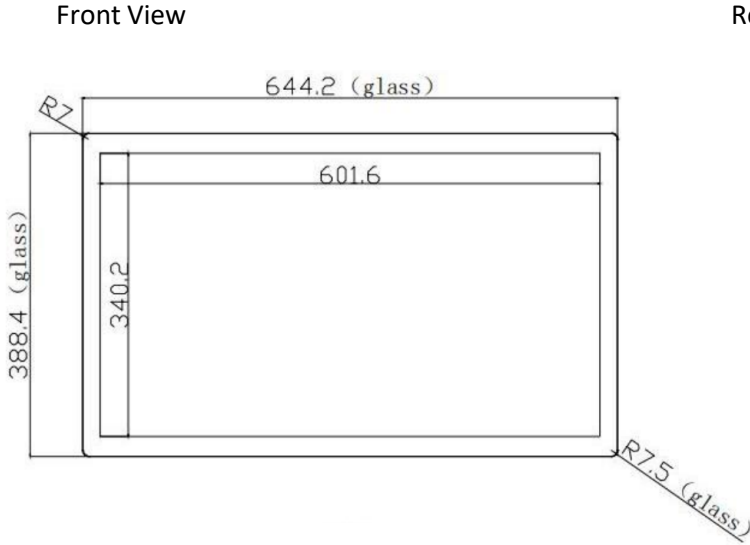

27" Open Frame Display Commercial Grade DT27VW3-O

The features:

- 27", 1920 x 1080 resolutions
- 300nits, PCAP multi-touch panel
- IP65 dust- and waterproof grade in front panel
- Anti-fingerprint coating glass panel
- Tempered safety glass
- IK08 Impact Protection*
- Quality panel for landscape, portrait mode
- VESA mounting holes 100 x 100mm and 100 x 200mm

*IK08 rated products are protected against 5 joules of impact. This is the equivalent of a 1.7kg mass being dropped from 300mm above the protect.

Self-Service Kiosk

Industrial Monitor

Smart Locker

EMC and DoC

DT27VW3-O

Dimensions

Unit: mm

Specifications

DT27VW3-O		
Chassis	Mechanical Design	Metal with implanted IP design
	Dimension (W x H x D)	644.2 x 388.4 x 44.1 mm
Thermal Solution		Fanless technology
Panel	Resolution	27", 16:9, 1920 x 1080, 60Hz
	Type	VA
	Maximum Brightness	300cd/m2
	Response Time	12ms
	Contrast Ratio	3000:1
	View Angle (Horizontal)	89/89
	View Angle (Vertical)	89/89
	Backlight	LED backlight
Touch	Touch Glass	Projected capacitive touch, 27 inch, 3.0mm chemically strengthened glass, 7H
	Touch Controller	10 points touch
Temperature	Operation	0°C ~ 50°C (32°F ~ 122°F)
	Storage	-20°C ~ 60°C (-4°F ~ 140°F)
OS of Driver Software Support		Windows, Linux and Android

IP Level	IP65 (front)	
I/O Interface On Rear Site	HDMI type A, USB for touch (5V input from USB host), VGA DB-15 female, RJ45 for OSD remoter, DC-in for adapter	
Net Weight	8.3 Kg	
Mounting	Rear	100x100mm and 100x200mm VESA mount
	Side	Mounting brackets on all four sides
Input Voltage	DC input 12V/5A	
Warranty	3 years	
Environment		
MTBF	50,000hrs demonstrated	
Relative Humidity	90% RH (40°C non-condensing)	
Certification	FCC / CE(Class B) / RoHS	
Packing		
Dimension (Packing)	720 x 465 x 135 mm	
Gross Weight	11.4 Kg	
Accessory In Box	HDMI cable, USB cable, OSD remote, AC cable, Adapter, Side mount bracket x8, M4 screws x16	