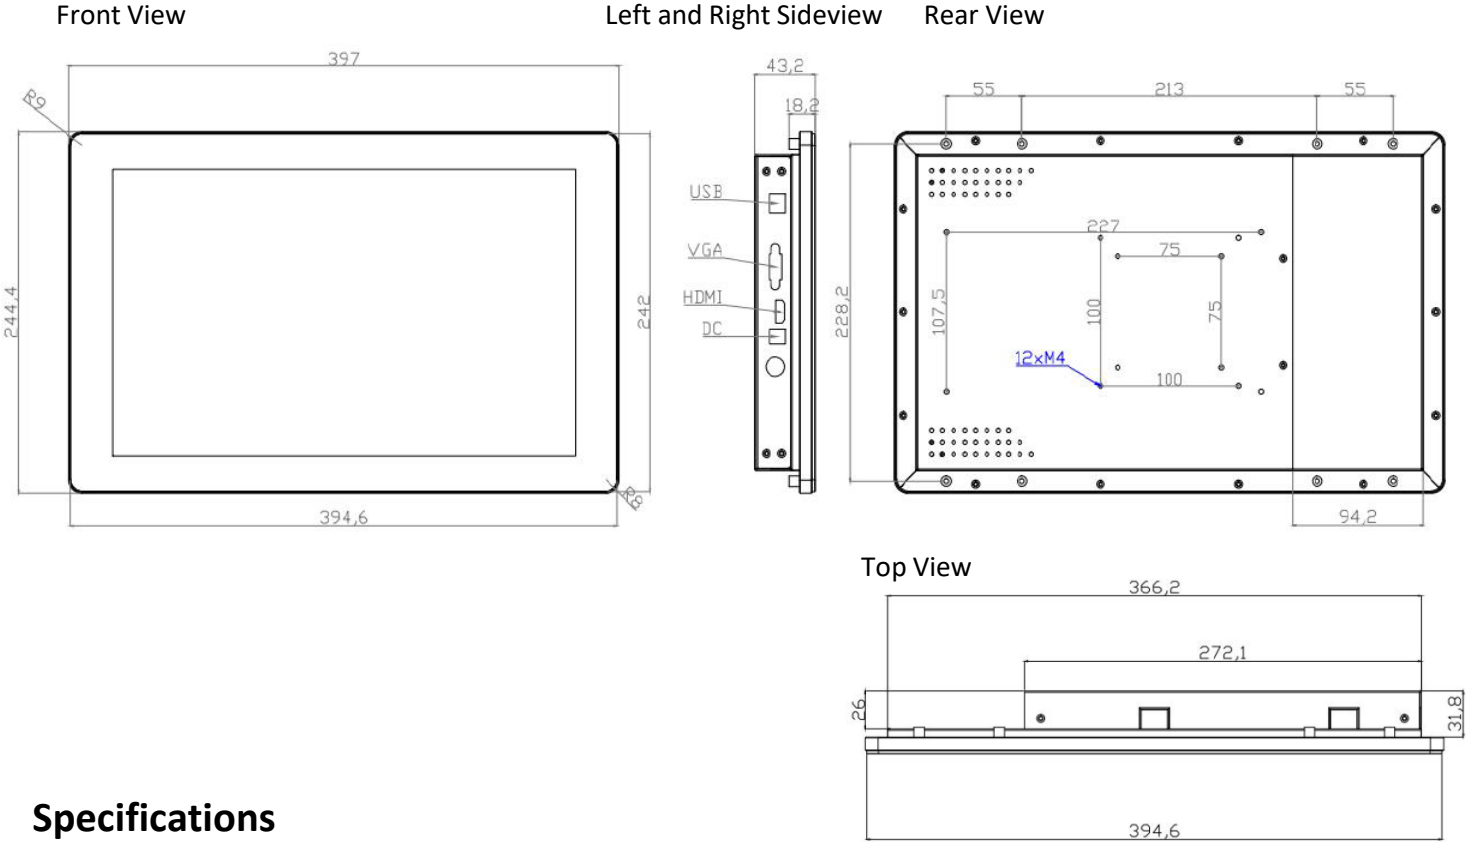

### The features:

- 15.6", 1920 x 1080 resolutions
- 300nits, PCAP multi-touch panel
- IP65 dust- and waterproof grade in front panel
- Anti-fingerprint coating glass panel
- Tempered safety glass
- IK08 Impact Protection\*
- Quality panel for landscape, portrait mode
- VESA mounting holes 75 x 75 mm

## Dimensions

Unit: mm

## Specifications

DT15VW3-O		
Chassis	Mechanical Design	Metal with implanted IP design
	Dimension (W x H x D)	397 x 244.2 x 43.2 mm
Thermal Solution		Fanless technology
Panel	Resolution	15.6", 16:9, 1920 x 1080, 60Hz
	Type	VA
	Maximum Brightness	300cd/m2
	Response Time	30ms
	Contrast Ratio	1000:1
	View Angle (Horizontal)	85/85
	View Angle (Vertical)	85/85
Backlight		LED backlight
Touch	Touch Glass	Projected capacitive touch, 15.6 inch, 1.8mm chemically strengthened glass, 7H
	Touch Controller	10 points touch
Temperature	Operation	0°C ~ 5°C (32°F ~ 122°F)
	Storage	-20°C ~ 60°C (-4°F ~ 140°F)
OS of Driver Software Support		Windows, Linux and Android

IP Level	IP65 (front)	
I/O Interface On Rear Site	HDMI type A, USB for touch (5V input from USB host), VGA DB-15 female, RJ45 for OSD remoter, DC-in for adapter	
Net Weight	1.50 Kg	
Mounting	Rear	75 x 75mm VESA mount
	Side	Mounting brackets on all four sides
Input Voltage	DC input 12V/3A	
Warranty	3 years	
Environment		
MTBF	30,000hrs demonstrated	
Relative Humidity	90% RH (40°C non-condensing)	
Certification	FCC / CE(Class B) / ROHS	
Packing		
Dimension (Packing)	520 x 340 x 135 mm	
Gross Weight	5.85 Kg	
Accessory In Box	HDMI cable, USB cable, OSD remote, AC cable, Adapter, Side mount bracket x8, M4 screws x16, M3 screws x16	