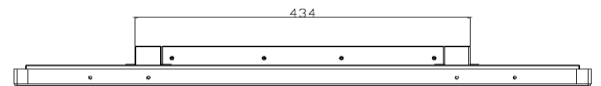

## Dimensions

Unit: mm

Front View

Rear View

Bottom View

## Specifications

DT3239D		
Chassis	Mechanical Design	Metal with implanted IP design
	Dimension (W x H x D)	749 x 455 x 58 mm
Thermal Solution		Fanless technology
Panel	Resolution	31.5", 16:9, 1920 x 1080, 60Hz
	Type	VA
	Maximum Brightness	400cd/m2
	Response Time	6ms
	Contrast Ratio	1400:1
	View Angle (Horizontal)	89/89
	View Angle (Vertical)	89/89
	Backlight	LED backlight
Touch	Touch Glass	Projected capacitive touch, 27 inch, 3.0mm chemically strengthened glass, 7H
	Touch Controller	10 points touch
Temperature	Operation	0°C ~ 50°C (32°F ~ 122°F)
	Storage	-20°C ~ 60°C (-4°F ~ 140°F)
OS of Driver Software Support		Windows, Linux and Android
IP Level		IP65 (front)
I/O Interface On Rear Site		HDMI type A, USB for touch (5V input from USB host), VGA DB-15 female, RJ45 for OSD remote, AC-in for AC power
Net Weight		13.3 Kg
Mounting	Rear	400x200mm VESA mount
	Side	Mounting brackets on all four sides
Input Voltage		AC input 100~240 VAC, 50/60Hz
Warranty		3 years
Environment		
MTBF		50,000hrs demonstrated
Relative Humidity		90% RH (40°C non-condensing)
Certification		FCC / CE(Class B) / RoHS / CB
Packing		
Dimension (Packing)		865 x 565 x 166 mm
Gross Weight		18.62 Kg
Accessory In Box		HDMI cable, USB cable, OSD remote, AC cable, Side mount bracket x8, M4 screws x16