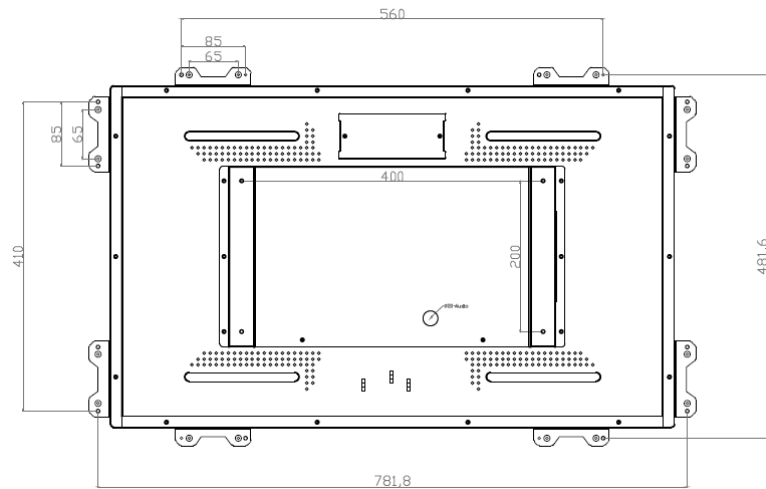

## Dimensions

Unit: mm

Front View

Rear View

Bottom View

## Specifications

DT3239D		
Chassis	Mechanical Design	Metal with implanted IP design
	Dimension (W x H x D)	749 x 455 x 58 mm
Thermal Solution		Fanless technology
Panel	Resolution	31.5", 16:9, 1920 x 1080, 60Hz
	Type	VA
	Maximum Brightness	400cd/m2
	Response Time	6ms
	Contrast Ratio	1400:1
	View Angle (Horizontal)	89/89
	View Angle (Vertical)	89/89
	Backlight	LED backlight
Touch	Touch Glass	Projected capacitive touch, 27 inch, 3.0mm chemically strengthened glass, 7H
	Touch Controller	10 points touch
Temperature	Operation	0°C ~ 50°C (32°F ~ 122°F)
	Storage	-20°C ~ 60°C (-4°F ~ 140°F)
OS of Driver Software Support		Windows, Linux and Android
IP Level		IP65 (front)
I/O Interface On Rear Site		HDMI type A, USB for touch (5V input from USB host), VGA DB-15 female, RJ45 for OSD remote, AC-in for AC power
Net Weight		13.3 Kg
Mounting	Rear	400x200mm VESA mount
	Side	Mounting brackets on all four sides
Input Voltage		AC input 100~240 VAC, 50/60Hz
Warranty		3 years
Environment		
MTBF		50,000hrs demonstrated
Relative Humidity		90% RH (40°C non-condensing)
Certification		FCC / CE(Class B) / RoHS / CB
Packing		
Dimension (Packing)		865 x 565 x 166 mm
Gross Weight		18.62 Kg
Accessory In Box		HDMI cable, USB cable, OSD remote, AC cable, Side mount bracket x8, M4 screws x16