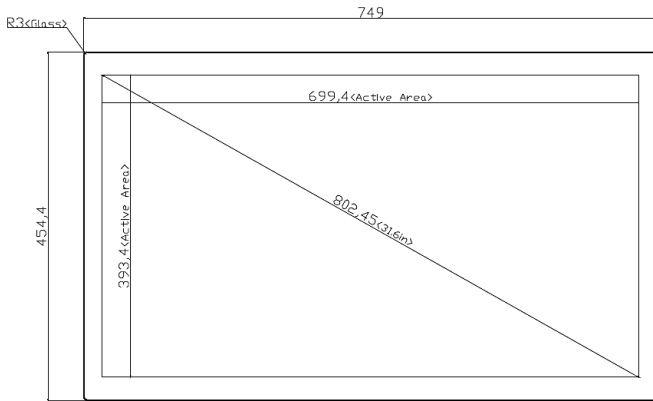

### The features:

- 31.5", 1920 x 1080 resolutions
- 400nits, PCAP multi-touch panel
- IP65 dust- and waterproof grade in front panel
- Anti-fingerprint coating glass panel
- Tempered safety glass
- IK08 Impact Protection\*
- Quality panel for landscape, portrait mode
- VESA mounting holes 400 x 200mm

## Dimensions

Unit: mm

Front View

Rear View

Bottom View

## Specifications

DT3239D		
Chassis	Mechanical Design	Metal with implanted IP design
	Dimension (W x H x D)	749 x 455 x 58 mm
Thermal Solution		Fanless technology
Panel	Resolution	31.5", 16:9, 1920 x 1080, 60Hz
	Type	VA
	Maximum Brightness	400cd/m2
	Response Time	6ms
	Contrast Ratio	1400:1
	View Angle (Horizontal)	89/89
	View Angle (Vertical)	89/89
	Backlight	LED backlight
Touch	Touch Glass	Projected capacitive touch, 27 inch, 3.0mm chemically strengthened glass, 7H
	Touch Controller	10 points touch
Temperature	Operation	0°C ~ 50°C (32°F ~ 122°F)
	Storage	-20°C ~ 60°C (-4°F ~ 140°F)
OS of Driver Software Support		Windows, Linux and Android
IP Level		IP65 (front)
I/O Interface On Rear Site		HDMI type A, USB for touch (5V input from USB host), VGA DB-15 female, RJ45 for OSD remote, AC-in for AC power
Net Weight		13.3 Kg
Mounting	Rear	400x200mm VESA mount
	Side	Mounting brackets on all four sides
Input Voltage		AC input 100~240 VAC, 50/60Hz
Warranty		3 years
Environment		
MTBF		50,000hrs demonstrated
Relative Humidity		90% RH (40°C non-condensing)
Certification		FCC / CE(Class B) / RoHS / CB
Packing		
Dimension (Packing)		865 x 565 x 166 mm
Gross Weight		18.62 Kg
Accessory In Box		HDMI cable, USB cable, OSD remote, AC cable, Side mount bracket x8, M4 screws x16