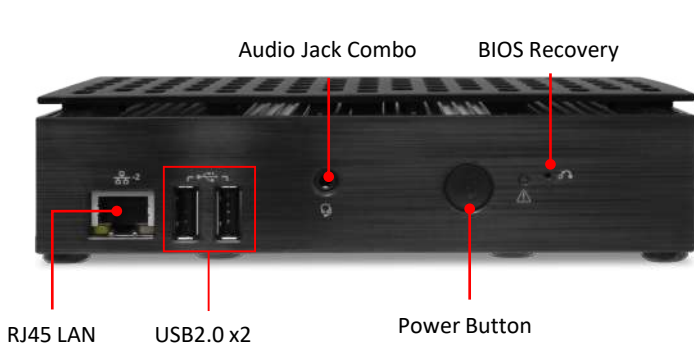

Mini PC with out-of-band control DE3650

The DE3650 is a digital signage media player with in-band and out-of-band remote management control options. The out-of-band management allows you to cold boot or perform an OS recovery or backup even when the device is off. The in-band control allows you to remotely monitor the health of the DE3650.

The DE3650 features:

- Onboard memory of 4GB & eMMC storage 64GB
- NVMe storage support
- Fanless and solid-state design
- Supports -20°C (-4°F) operating temperature
- Remote hardware management
- Out-of-band and in-band capabilities via AiCU
- DC input 12 ~ 24V for automotive industries

DE3650

Model name		DE3650
Feature		Out-of-band control mini PC
Color		Black
Dimensions	W x H x D (mm)	166 x 35 x 110 mm
	W x H x D (inch)	6.54 x 1.38 x 4.33 inch
Volume		0.68 L
CPU	Type	Intel® Celeron® Processor J Series (Quad Core)
Memory	Channels	Dual Channel
	Type	DDR4 SO-DOMM
	Data Rate	2666 / 3200 MHz
	Max Memory	Max 20GB
Graphics		Intel® UHD Graphic for 10 th Gen Processors
Expansion slot		M.2 2230 x 1, M.2 2280x1
Audio	Type	Realtek HD Audio Codec ALC697
	Channel	Stereo
LAN	Chip	Maxlinear Gigabit x1, Intel® Gigabit x1
	Speed	10 / 100 / 1000 Mbps
Storage	Onboard	eMMC 64GB
	2.5" Bay	-
	M.2 SSD	M.2 2280 (Key M) NVMe

Front Panel I/O	USB Port	X2 (USB 2.0)	
	Power Button	X 1	
	Others	RJ45 LAN x1, Audio Combo x1, BIOS Recovery x1	
Rear Panel I/O	DC Input	X 1 (12 ~24V)	
	HDMI Port	X 1 (HDMI 2.0)	
	Display Port	X 1 (miniDP)	
	USB Port	X5 (USB2.0 x2, USB3.0 x2, dedicated AiCU USB x1)	
	eSATA Port	-	
	RJ45 LAN Jack	X2 (dedicated AiCU LAN x1)	
	COM Port	-	
	Audio Set	Line-Out	-
		Mic-in	-
	Antenna Holes	-	
	Kensington Lock Hole	-	
	Others	Extended Power Switch	
	Watchdog Timer	1 ~ 255 sec/min	
TPM	2.0		
Power Supply	40W Adapter		
Input Voltage	AC 100 ~ 240V		
Warranty	2 Years		
Environment			
MTBF	50,000 hrs		
Operating Temperature	-20 ~ 40°C (-4 ~ 104°F)		
Storage Temperature	-30 ~ 60°C (-22 ~ 140°F)		
Relative Humidity	90% RH (40°C Non-Condensing)		