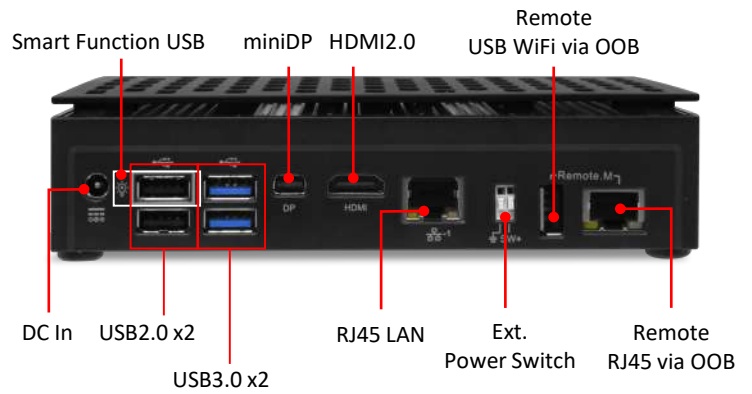

Mini PC with out-of-band control DE3650

The DE3650 is a digital signage media player with in-band and out-of-band remote management control options. The out-of-band management allows you to cold boot or perform an OS recovery or backup even when the device is off. The in-band control allows you to remotely monitor the health of the DE3650.

The DE3650 features:

- Onboard memory of 4GB & eMMC storage 64GB
- NVMe storage support
- Fanless and solid-state design
- Supports -20°C (-4°F) operating temperature
- Remote hardware management
- Out-of-band and in-band capabilities via AiCU
- DC input 12 ~ 24V for automotive industries

DE3650

Model name		DE3650
Feature		Out-of-band control mini PC
Color		Black
Dimensions	W x H x D (mm)	166 x 35 x 110 mm
	W x H x D (inch)	6.54 x 1.38 x 4.33 inch
Volume		0.68 L
CPU	Type	Intel® Celeron® Processor J Series (Quad Core)
Memory	Channels	Dual Channel
	Type	DDR4 SO-DOMM
	Data Rate	2666 / 3200 MHz
	Max Memory	Max 20GB
Graphics		Intel® UHD Graphic for 10 th Gen Processors
Expansion slot		M.2 2230 x 1, M.2 2280x1
Audio	Type	Realtek HD Audio Codec ALC697
	Channel	Stereo
LAN	Chip	Maxlinear Gigabit x1, Intel® Gigabit x1
	Speed	10 / 100 / 1000 Mbps
Storage	Onboard	eMMC 64GB
	2.5" Bay	-
	M.2 SSD	M.2 2280 (Key M) NVMe

Front Panel I/O	USB Port	X2 (USB 2.0)	
	Power Button	X 1	
	Others	RJ45 LAN x1, Audio Combo x1, BIOS Recovery x1	
Rear Panel I/O	DC Input	X 1 (12 ~24V)	
	HDMI Port	X 1 (HDMI 2.0)	
	Display Port	X 1 (miniDP)	
	USB Port	X5 (USB2.0 x2, USB3.0 x2, dedicated AiCU USB x1)	
	eSATA Port	-	
	RJ45 LAN Jack	X2 (dedicated AiCU LAN x1)	
	COM Port	-	
	Audio Set	Line-Out	-
		Mic-in	-
	Antenna Holes	-	
	Kensington Lock Hole	-	
	Others	Extended Power Switch	
	Watchdog Timer	1 ~ 255 sec/min	
TPM	2.0		
Power Supply	40W Adapter		
Input Voltage	AC 100 ~ 240V		
Warranty	2 Years		
Environment			
MTBF	50,000 hrs		
Operating Temperature	-20 ~ 40°C (-4 ~ 104°F)		
Storage Temperature	-30 ~ 60°C (-22 ~ 140°F)		
Relative Humidity	90% RH (40°C Non-Condensing)		