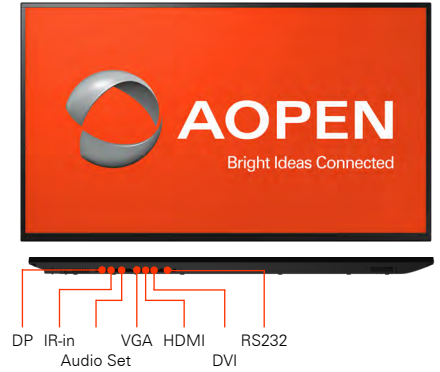

Mounting options

The DV screens display content in portrait and landscape mode. Mounting them on the wall is easy due to VESA standard measurements.

24/7 Operability

The longevity on the LED lamps save energy and guarantee constant operation. The RS232 and IR-in port also offer the possibility to remote operate the displays.

DV Displays

DV325

DV435

DV555

Model name		DV325	DV435	DV555
Dimensions	Unit Size (W x H x D)	725.8 x 420.3 x 57.9 mm	971.6 x 567.5 x 53 mm	1242.41 x 721.95 x 53 mm
	Display Area (H x V)	698 x 393 mm	941 x 529 mm	1210 x 680 mm
	Mounting Size	200 x 100 mm	200 x 200 mm	200 x 300 mm
Weight		8.8 kgs	10 kgs	17 kgs
Panel	Resolution	31.5", 1920 x 1080 @60Hz	43", 1920 x 1080 @60Hz	55", 1920 x 1080 @60Hz
	Max Brightness	500 NITS	500 NITS	500 NITS
	Panel Type	MVA	MVA	MVA
	Viewing Angle	178 / 178	178 / 178	178 / 178
	Response Time	8ms	8ms	8ms
	Contrast Ratio	4000 : 1	4000 : 1	4000 : 1
	Glare	Anti-glare, 3H hardness (Haze 2%)	Anti-glare, 3H hardness (Haze 2%)	Anti-glare, 3H hardness (Haze 2%)
	Colour	16.7M	16.7M	16.7M
	Bits	8-bit	8-bit	8-bit
Backlight life time	50,000 hrs	50,000 hrs	50,000 hrs	
Signal	Input Signal	VGA x 1, HDMI x 1, DP x 1, DVI x 1, Audio-in	VGA x 1, HDMI x 1, DP x 1, DVI x 1, Audio-in	VGA x 1, HDMI x 1, DP x 1, DVI x 1, Audio-in
	Output Signal	Audio-out	Audio-out	Audio-out
Control		RS232 x 1, IR in x 1	RS232 x 1, IR in x 1	RS232 x 1, IR in x 1
Audio Speakers		2 x 10W	2 x 10W	2 x 10W
OS Slot		Line-Out x 1, Mic-in x 1, Speaker x 1 (2 x 10W)	Line-Out x 1, Mic-in x 1, Speaker x 1 (2 x 10W)	Line-Out x 1, Mic-in x 1, Speaker x 1 (2 x 10W)
Power Supply		AC 100 ~ 240V ± 10% (50 / 60Hz)	AC 100 ~ 240V ± 10% (50 / 60Hz)	AC 100 ~ 240V ± 10% (50 / 60Hz)
Warranty		2 Years	2 Years	2 Years
Environment				
Operating Temperature		0 ~ 40°C (32 ~ 104°F)	0 ~ 40°C (32 ~ 104°F)	0 ~ 40°C (32 ~ 104°F)
Power Consumption		<0.3W (off), <0.5W (sleep), 60W (on)	<0.3W (off), <0.5W (sleep), 60W (on)	<0.3W (off), <0.5W (sleep), 60W (on)