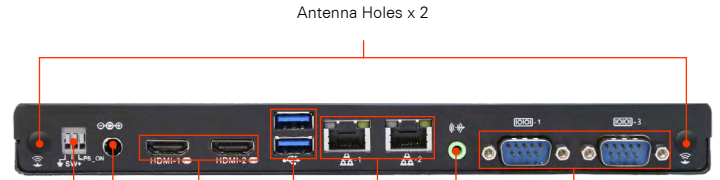

AOPEN

Bright Ideas Connected

Digital Engine®

Ultra slim 4K media player DEX5550-R

The DEX5550-R is a two-output UHD media player. It has a high performance, but low power consumption because of the mobile processor. The design is fanless and solid-state, slim (only 25mm) and designed for a long product life cycle. The DEX5550-R is the perfect solution for digital applications and has no issues running in tough, moving, greasy or dusty environments.

DEX5550-R

USB3.0 x 2

Line-Out DC Jack HDMI x 2 USB3.0 x 2 RJ45 x 2 Line-Out COM Port x 2

Model name		DEX5550-R
Feature		4K video playback, slim and fanless design
Colour		Black
Dimensions	W x H x D (mm)	240 x 25 x 158 mm
	W x H x D (inch)	9.44 x 0.98 x 6.22 inch
Volume		0.95L
Weight		1.4 kgs / 3.09 lbs
CPU	Type	7 th Generation Intel® Core™ (i3, i5) 8 th Generation Intel® Core™ (i5)
Memory	Channels	Dual Channel
	Type	DDR 4 SO-DIMM x 2
	DDR	2133 MHz
	Max Memory	Max 32GB
Graphics		Intel® HD Graphics 610 / 620 / 640
Expansion slot		M.2 2230 x 1, M.2 2242 x 2
Audio	Type	Realtek HD Audio Codec ALC269Q
	Channel	Stereo
LAN	Chip	Intel Gigabit x 2 (i210 x 1, i219 x 1)
	Speed	10 / 100 / 1000 Mbps
Storage	2.5" Bay	-
	M.2 SSD	x 1

Front Panel IO	USB 2.0 Port	-	
	USB 3.0 Port	x 2	
	Others	-	
Rear Panel IO	DC Jack	x 1 (12 ~ 19V, 5517)	
	HDMI Port	x 2 (HDMI2.0)	
	Display Port	-	
	USB Port	x 2 (USB3.0)	
	eSATA Port	-	
	RJ45 LAN Jack	x 2 (Port 2 with vPro)	
	COM Port	x 2	
	Audio Set	Line-Out	x 1
		Mic-in	-
	Antenna Holes	x 2	
	Kensington Lock Hole	-	
Others	Extended Power Switch x 1		
Watchdog Timer		1 ~ 255 sec/min	
Power Supply		65W / 19V Adapter	
Input Voltage		AC 100 ~ 240V	
Warranty		2 Years	
Environment			
MTBF		50.000 hrs	
Operating Temperature		0 ~ 45°C (32 ~ 113°F)	
Storage Temperature		-20 ~ 60°C (-4 ~ 140°F)	
Relative Humidity		95% RH (45°C Non-Condensing)	