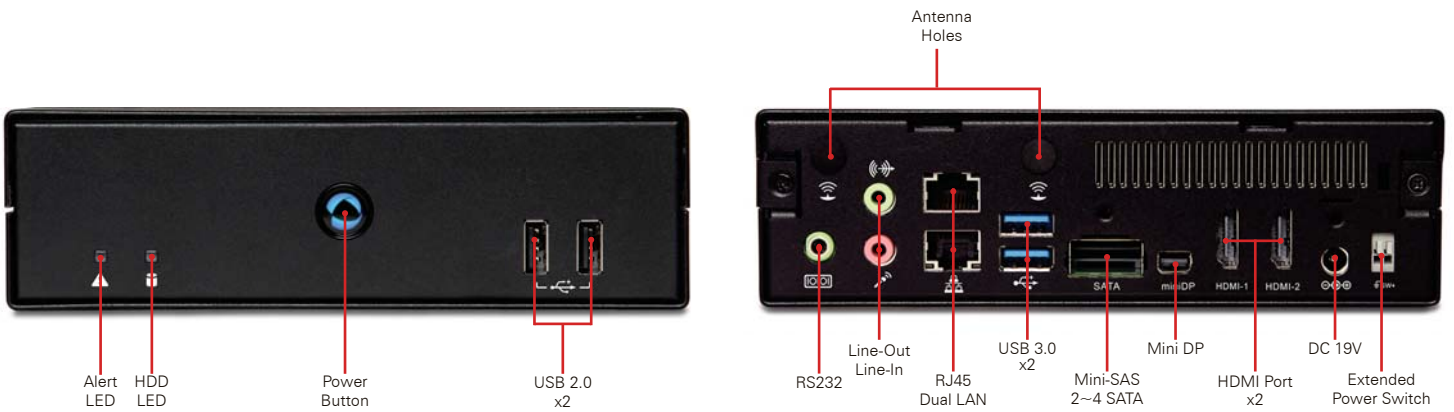

## Based on Intel® XEON Fast, Flexible and Secure **DE7400-XE**

AOPEN once more shows it's know how by squeezing even more power into the renowned Digital Engine Chassis. The DE7400-XE houses an Intel XEON CPU could apply to the workstation which using AOPEN Engine Cloud to integrate different devices in server room, especially for the person who need more than one screen to work. High-end signage, analytics, virtualization, SQL server or a combination of either is no problem for this Skylake based system.

### Features:

- + Applies to workstation and SMB server applications
- + High-performance CPU (Intel E3-1505M)
- + Dual LAN
- + Mini-SAS connector to connect 4 SATA devices
- + Supports 2 UHD and 1 static UHD contents playback
- + System back up technology to prevent system crash
- + E-mail alarm will remind user to replace the defective storage device to keep the system healthy

# DE7400-XE

Model Name		DE7400-XE
Housing Material		SECC
Chassis Color		Black
Dimension	W x H x D (mm)	166 x 48 x 157 mm
	W x H x D (inch)	6.54 x 1.89 x 6.18 inch
Volume (liters)		1.25 L
CPU	Type	Intel® XEON E3-1505M
Graphic		Intel HD Graphics P530 series (GT2)
LAN		Intel GbE LAN Controller Dual Lan Ports
Memory	Channels	Dual Channel
	Type	ECC DDR4
	Max Memory	4G x 2
Expansion	M.2	x 1 (2242) x 1 (2230)
	Mini-Card (HL)	x 1
Storage	2.5". SATA	500G
	External SATA	x 4

Rear IO	RS232	x 1
	Line in	x 1
	Line out	x 1
	RJ45 LAN	x 2
	USB 3.0	x 2
	Mini-SAS	x 1
	Mini DP	x 1
	HDMI Port	x 2
	DC 19V/12V	x 1
	Extended Power Switch	x 1
Front IO	USB 2.0	x 2
	Antenna Holes	x 2
Watchdog Timer		1 sec ~ 255 sec
Environment		
MTBF		50,000hrs
Operating Temperature		0°C ~50°C (32°F ~ 122°F)
Storage Temperature		-30°C~ 60°C (-22°F~ 140°F)
Relative Humidity		90% RH
Operating Vibration		2 Gms,Random,5~500Hz,X,Y,Z 3 Axes,0.5hr/Axis