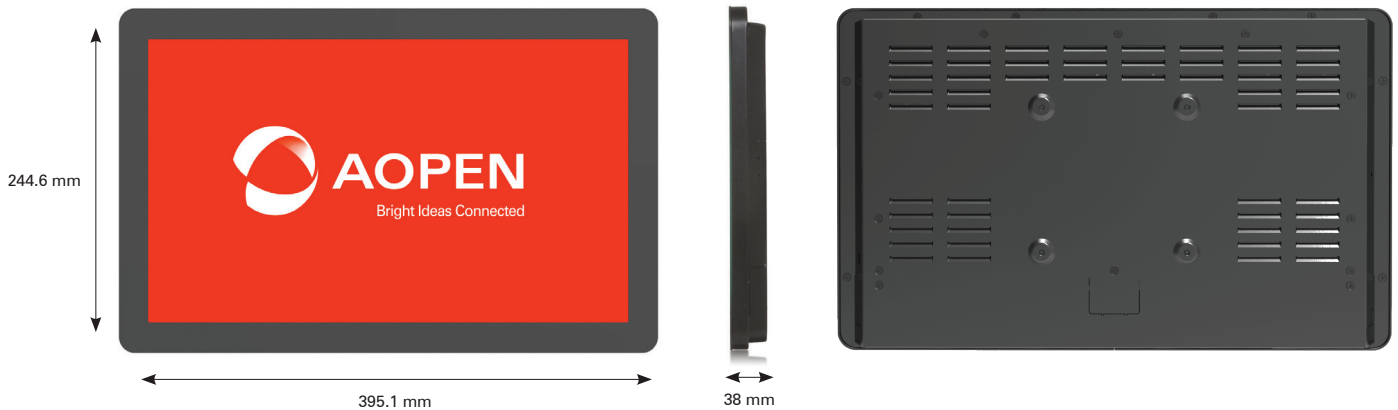

AOPEN

Bright Ideas Connected

C-Tile

C-Tile 15

Powered by the Chromebox Mini

A 15" 2-in-1 solution, based on the Chromebox Mini, which functions as an all-in-one touch solution. The Chromebox Mini is integrated inside the device. This solution easily runs Full HD content and is capable of running different applications based on Chrome OS. The 15 inch touch screen ensured an interactive experience that works within different environments.

C-Tile 15 features:

- Rockchip RK3288C Quad Core Cortex-A17 1.8GHz
- 15,6", 1920 x 1080 px, 250 nits, VA panel
- Fanless and solid-state
- Two-in-one solution

C-Tile

Model name		C-Tile 15
Feature		15" 2-in-1 solution, powered by the Chromebox Mini
Housing Material		Metal
Dimension	W x H x D (mm)	395.1 x 244.6 x 38 mm
	W x H x D (inch)	15.56 x 9.63 x 1.50 inch
Weight		3.3kg / 7.28 lbs
CPU		Rockchip RK3288C Quad Core Cortex-A17 1.8 GHz
Memory		Dual Channel, LPDDR3 1066,MHz, 4GB (on board)
Graphics	Chip	ARM Mali-T764
	Resolution	15,6", 1920 x 1080
Panel	Maximum Brightness	250 nits
	Panel Type	VA
	Viewing angle	160/160
	Response time	25ms
	Touch	Multi Touch PCT
Expansion slot		-
Audio	Type	Maxim MX98090
	Channel	Stereo
LAN		Gigabit 10/100/1000
Storage		EMMC 16G SSD (on board)
Security		Kensington Lock Hole x 1

System I/O	DC Jack	x 1	
	HDMI Port	-	
	USB 2.0 Port	x 4	
	RJ45 LAN Jack	x 1	
	COM PORT	RJ50 x 2	
	Audio Set	Line-Out	-
		Mic-in	-
	WiFi Antenna port	Embedded + Punch out for external antenna	
Watchdog Timer		-	
IP Grade		IP65	
Adapter		40W/19V	
Input Voltage		AC 100 ~ 240V	
Environment			
MTBF		50.000 hrs	
Operating Temperature		0 ~ 40°C	
Storage Temperature		-10 ~ 60°C	
Relative Humidity		90% RH (40°C non-condensing)	